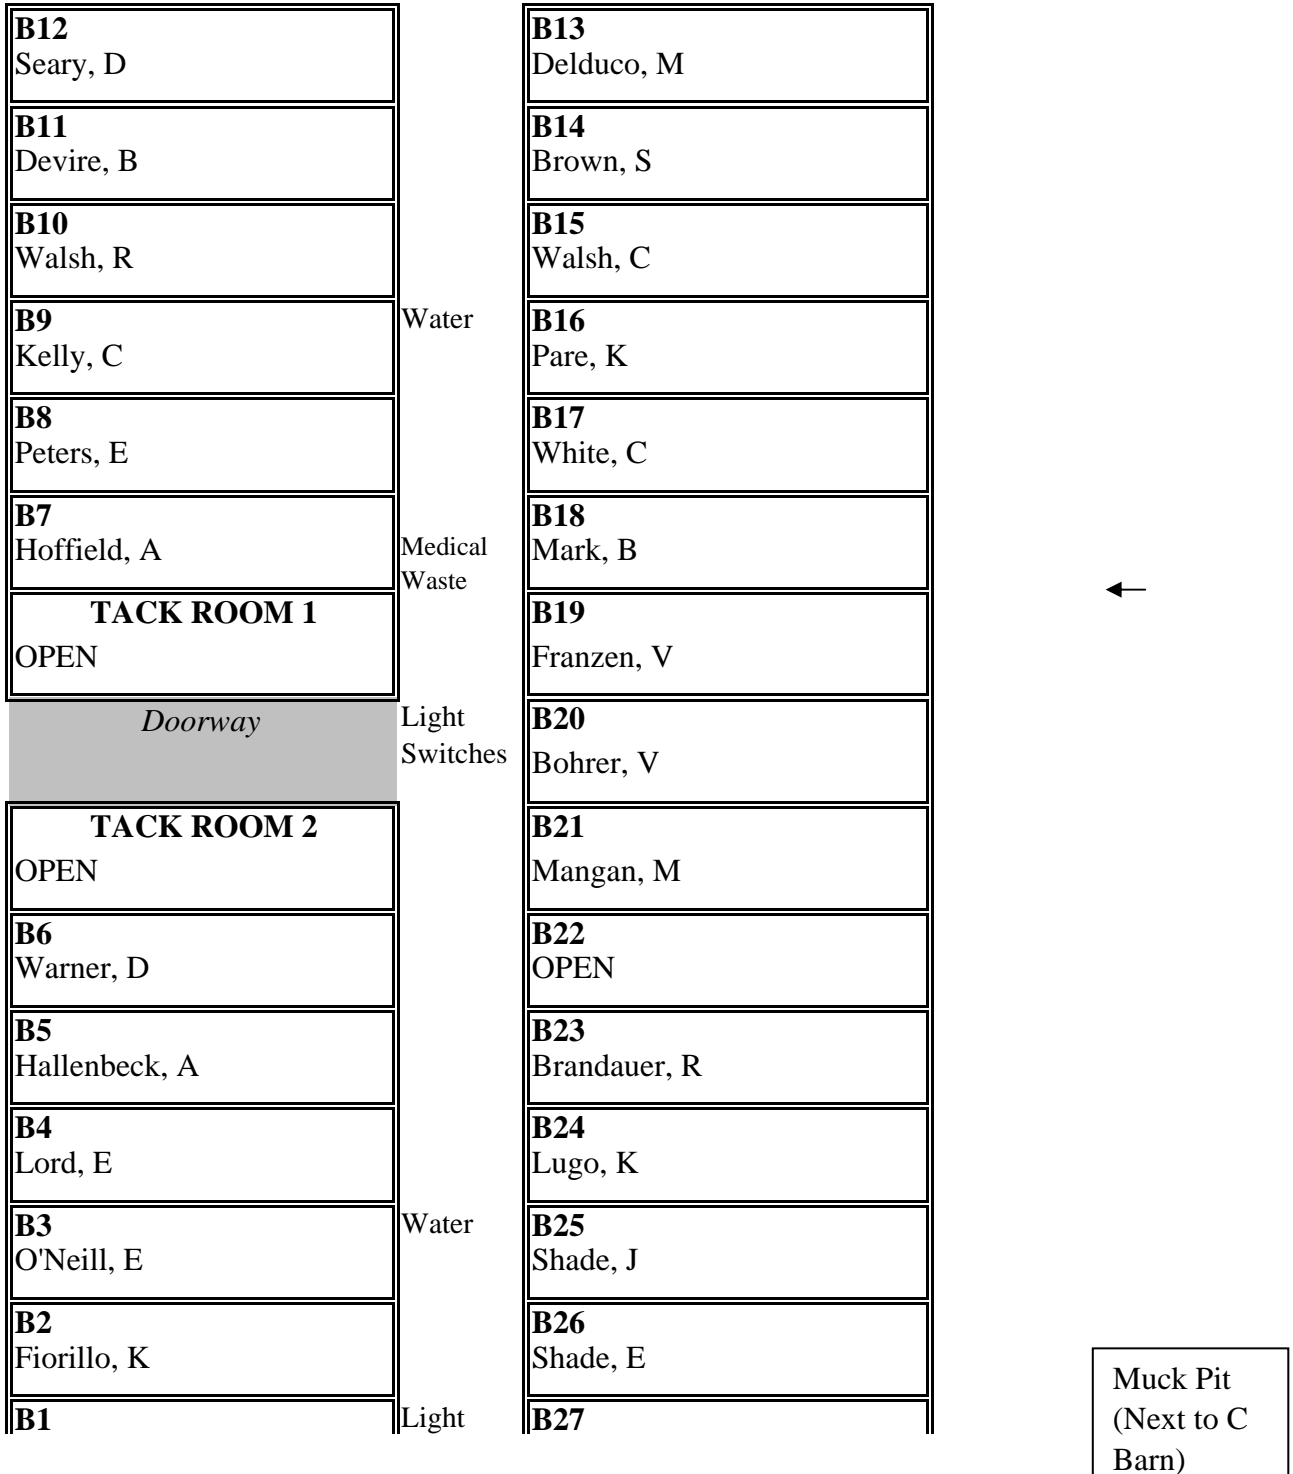

MORVEN PARK B BARN

27 Stalls

Leach, A

switches

Hile, K

(Leach to C
Barn)